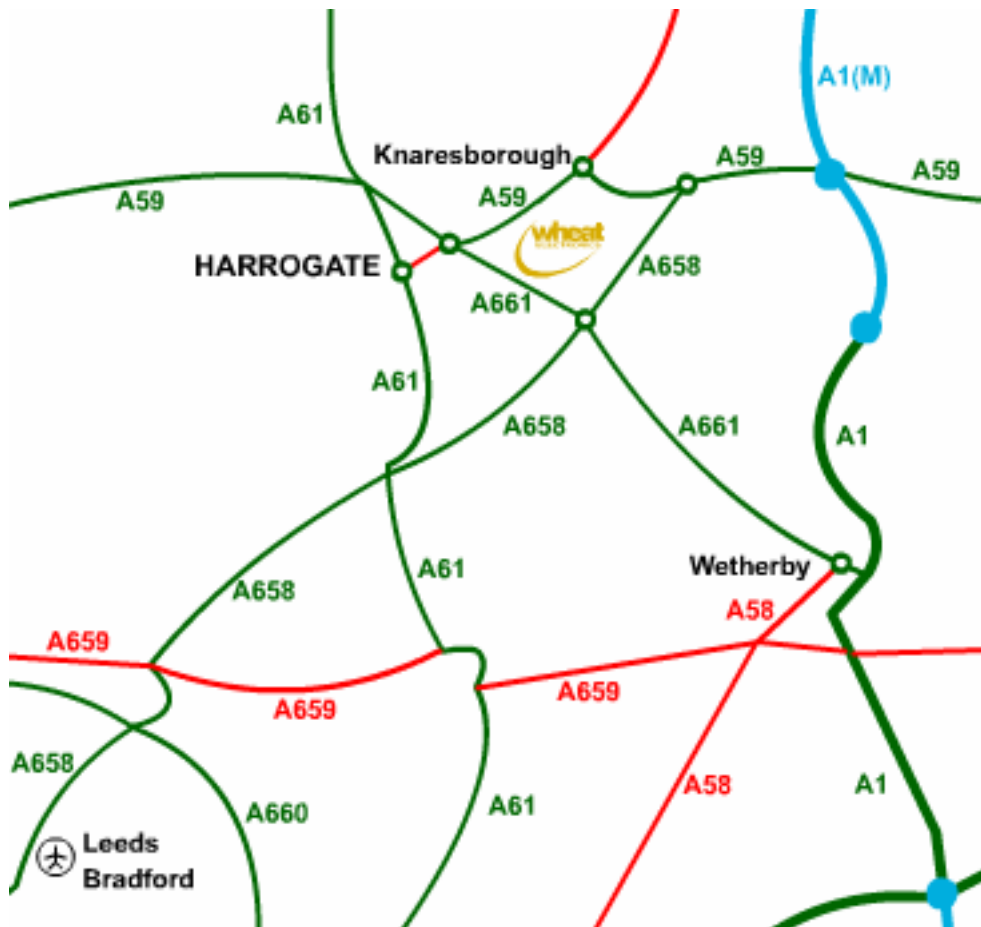

From Wetherby / A1

Take the A661 out of Wetherby to Harrogate.

Pass through Spofforth (Following Main Road, right on mini roundabout)

At the main roundabout go straight ahead to Harrogate Centre (York right, Leeds / Otley left).

At the unmarked crossroads turn right into Forrest Lane (Approximately 800 meters from roundabout).

At double mini roundabout, turn left onto Hookstone Chase.

Go straight over mini roundabout and take an immediate left. Wheat Electronics is located in the end two units with parking available in front.