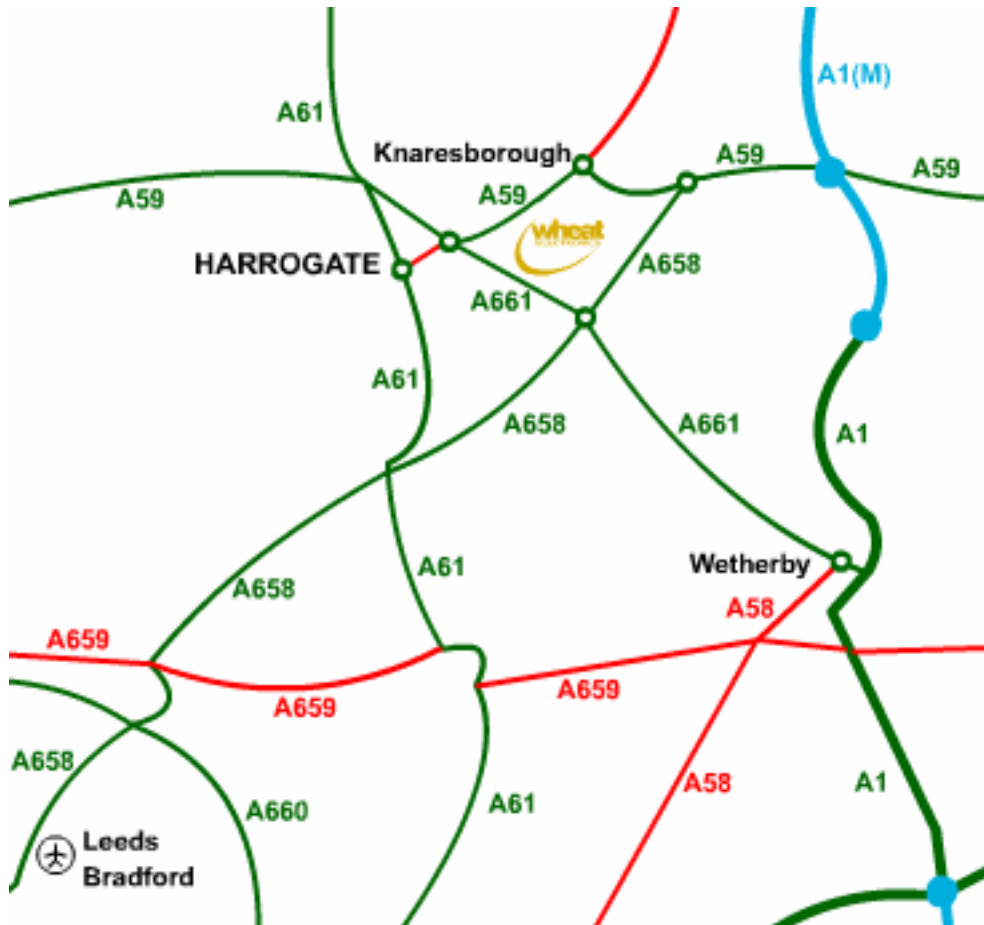

Take the A59 out of York to Harrogate.

Before Knaresborough at the roundabout go straight on taking the A658 ring road towards Harrogate / Wetherby / Leeds.

Go straight over the next roundabout. (Audi Garage on the right)

At the next roundabout turn right onto A661 signposted for Harrogate Centre (Wetherby left, Leeds / Otley straight on).

At the unmarked crossroads turn right into Forrest Lane (Approximately 800 meters from roundabout).

At double mini roundabout, turn left onto Hookstone Chase.

Go straight over mini roundabout and take an immediate left. Wheat Electronics is located in the end two units with parking available in front.